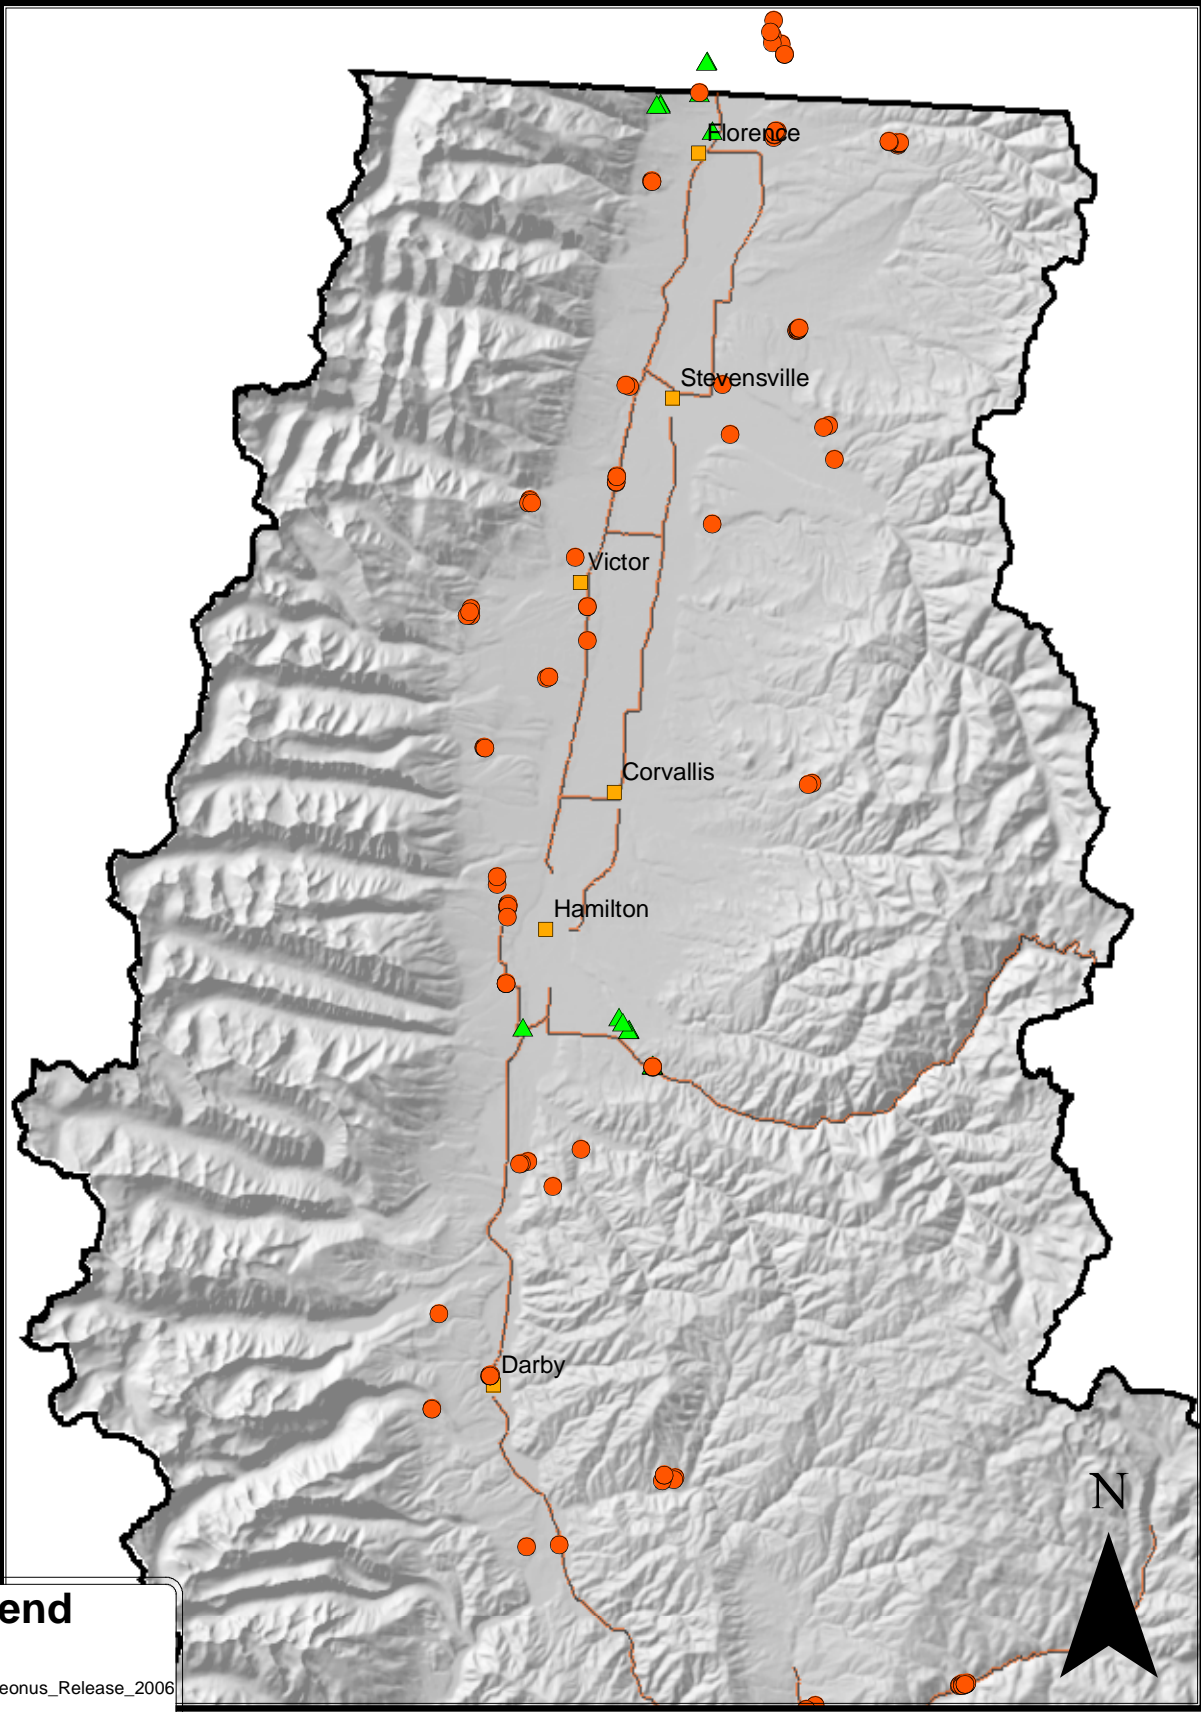

2006 Bitterroot Bio-Control Project Release Site

Legend

- Cyphocleonus_Release_2006
- Spurge_Beetle_release_2006
- Ravalli_Cities

Map Created by
Kenneth Cook Mapping & Consulting
406-642-9073
wellsia@yahoo.com